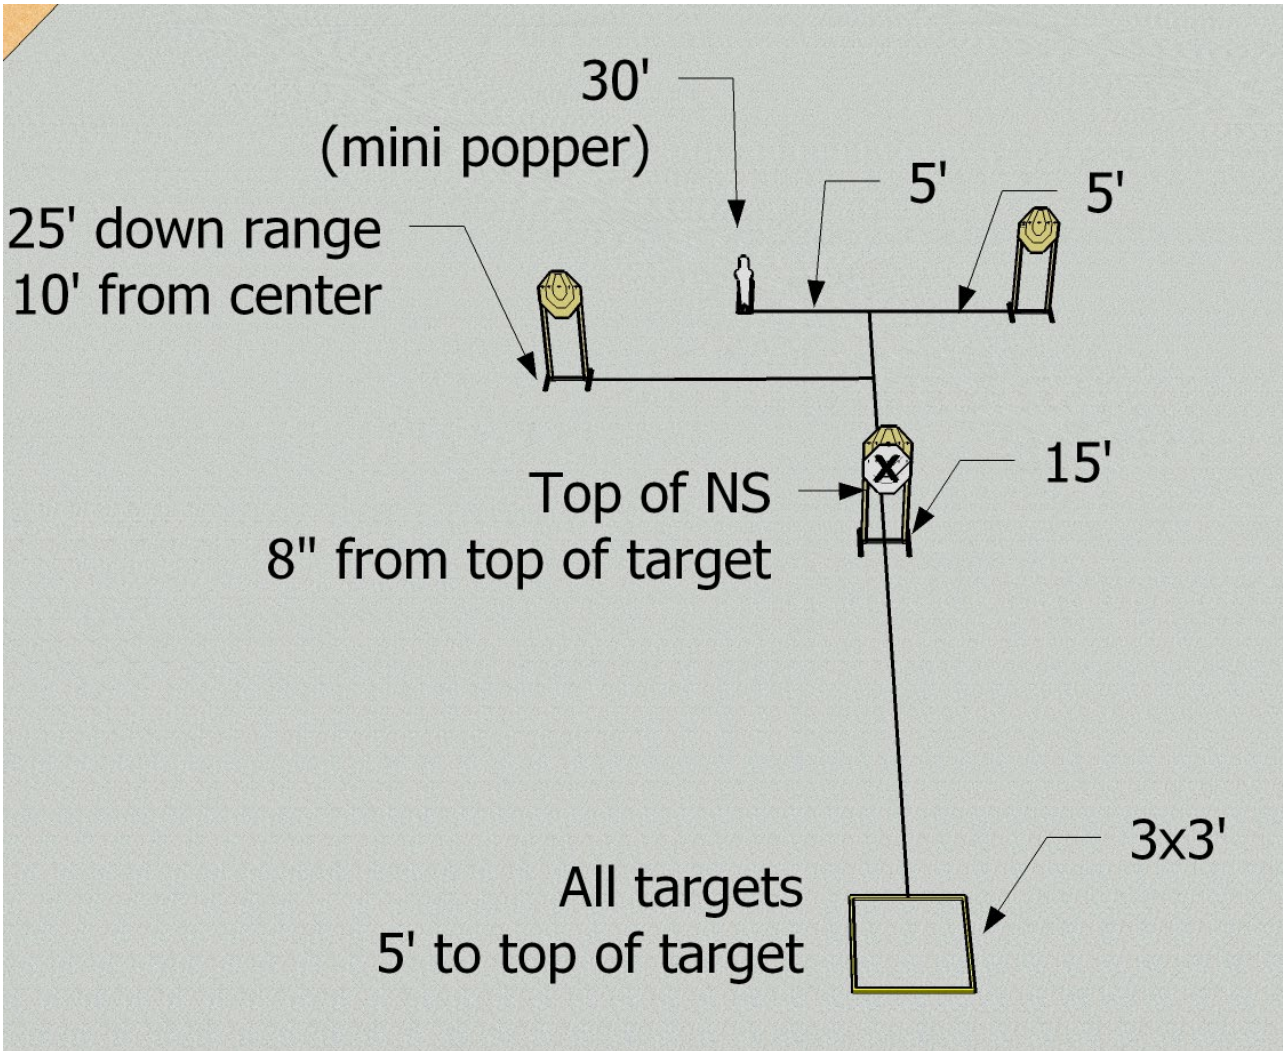

Set-up Notes

Written Stage Briefing

Blues Don't Care is a 7 round Comstock, Speed Shoot. There are 3 IPSC cardboard targets and 1 USPSA Mini-Popper.

The start position is heels touching anywhere on the rear fault line. Handgun loaded and holstered, wrists below belt. PCC is loaded with safety on, stock on belt, muzzle generally downrange.

Upon the audible start signal engage targets from within the shooting area.

Are there any questions? You have five minutes to inspect the stage.