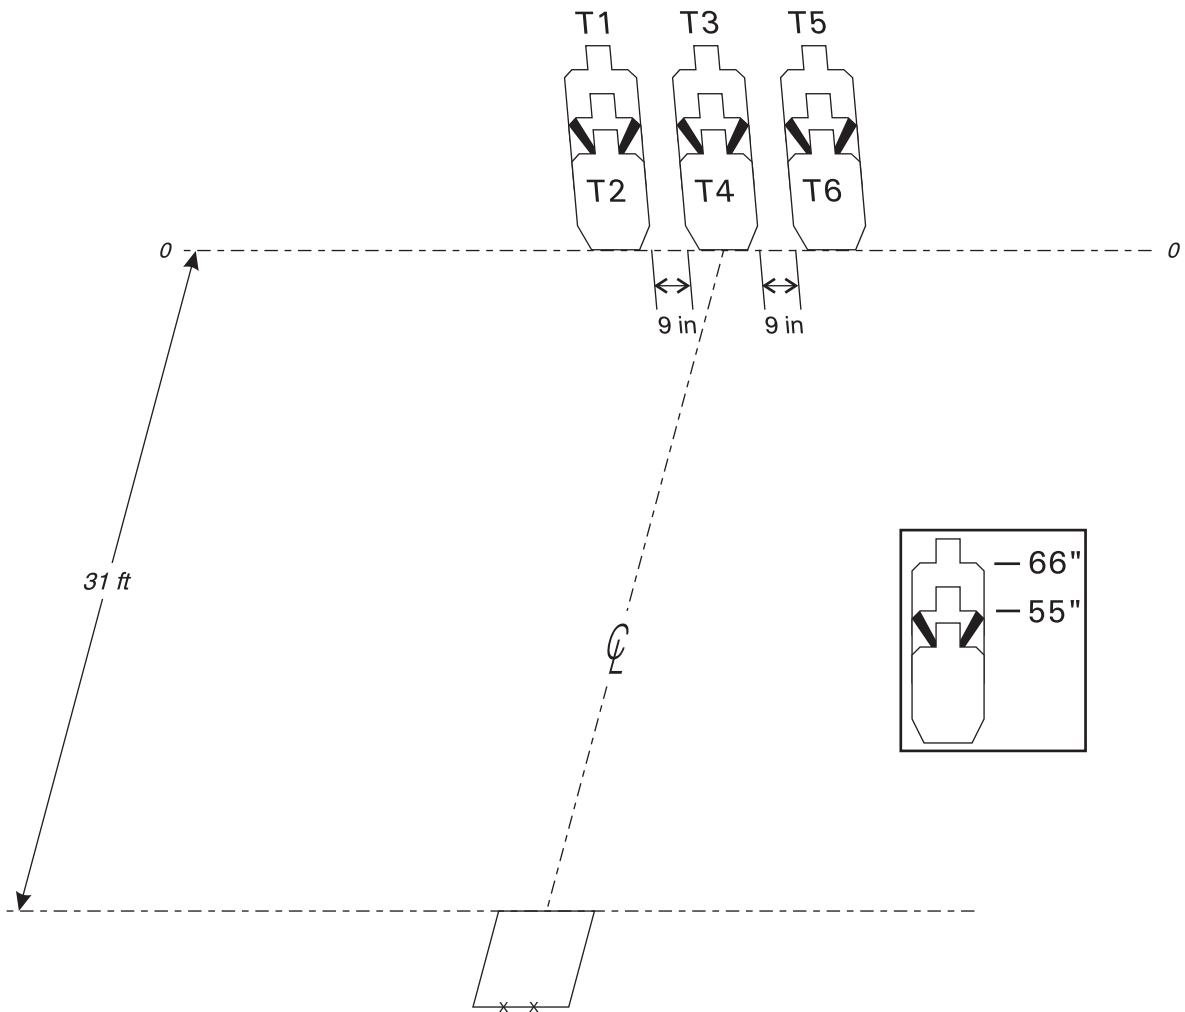

# More Disaster Factor

**RULES:** USPSA Handgun Competition Rules, Current Edition **COURSE DESIGNER:** Robert Porter

**START POSITION:** Standing inside the fault lines, heels against the X's on the back of the shooting box. Gun is loaded and holstered.

### STAGE PROCEDURE

Upon start signal and from within the shooting box, engage either the upper three targets or the lower three targets with only two rounds each, perform a mandatory reload, and engage the remaining three targets with only two rounds each.

**SETUP NOTES:** Targets are set at 31 feet from the front of the shooting box, and are spaced 9 inches apart, edge to edge. The shoulders of T1, T3, and T5 are at 66 inches. The shoulders of the no-shoots are at 55 inches. Set the top edges of T2, T4, and T6 at 7.5 inches below

the top edge of the no-shoot.) All targets must be aligned vertically, edge to edge. The shooting box is a standard 3 foot by 3 foot box. The X marks are to be 12 inches in from each side of the box.